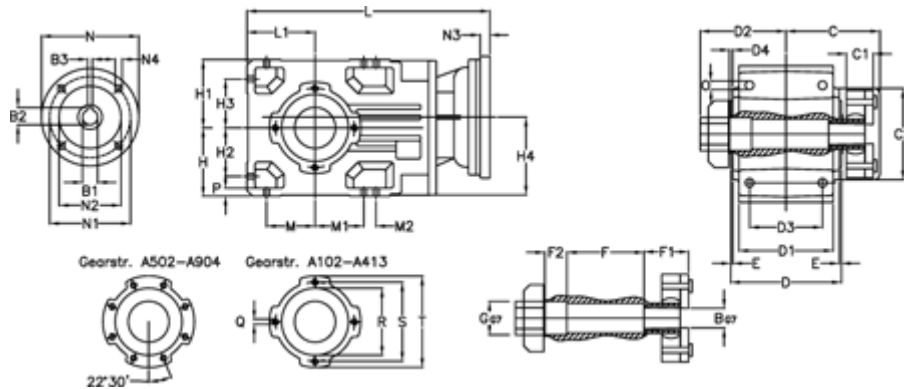

Article number: 29600315076320

Description: Bevel helical gearbox
A303QF35-150,7-P63B5

Measures

B = 35	D1 = 130	F2 = 50	L = 390.5	N3 = -
B1 = 11	D2 = 80	G = 42	L1 = 90	N4 = M8x19
B2 = 12.8	D3 = 95	GA = 14,5 NM	M = 63.0	O = 12.0
B3 = 4	d4 = 5.0	H = 90	M1 = 63.0	P = 11
C = 113.5	Description = A303QF-xx-P63 B5	H1 = 90	M2 = 22	Q = M8x15
C1 = 24	E = 3.0	H2 = 63.0	N = 140	R = 95
C2 = 90.0	F = 95.5	H3 = 63.0	N1 = 115	S = 115
D = 156	F1 = 48.0	H4 = 108.5	N2 = 95	T = 140